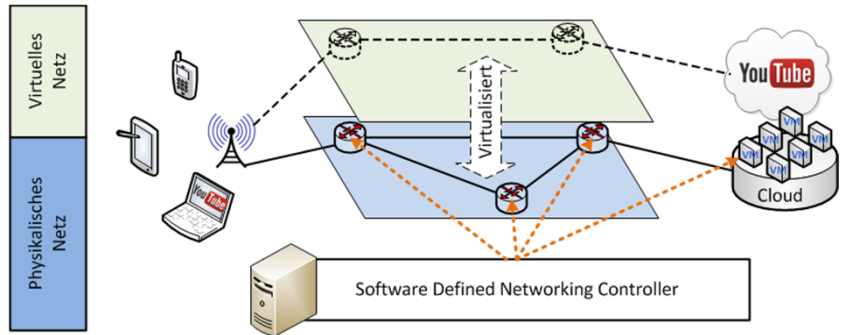

# Chair of Communication Networks (LKN)

Prof. Dr. Wolfgang Kellerer

Flexible, dynamic and resource-efficient internetworking

5G mobile networks for reliable, energy efficient and low latency machine-to-machine communication

Techno economic analysis & resilient network planning

VIRTUWIND

Source: BOSCH

# Flexible Application-to-Cloud Softwarized 5G Networks

*flexible and application-aware networking from mobile application to core network cloud based on SDN, NFV, Slicing, SDR, CPN*