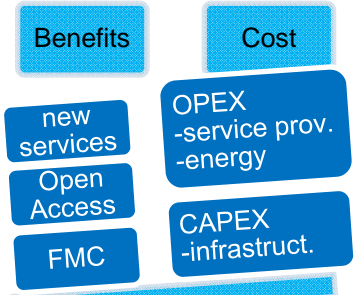

Techno economic analysis & resilient network planning

VIRTUWIND

Source: BOSCH

## Techno economic analysis & resilient network planning

- | Benefits     | Cost                |
|--------------|---------------------|
| new services | OPEX -service prov. |
| Open Access  | -energy             |
| FMC          | CAPEX -infrastruct. |